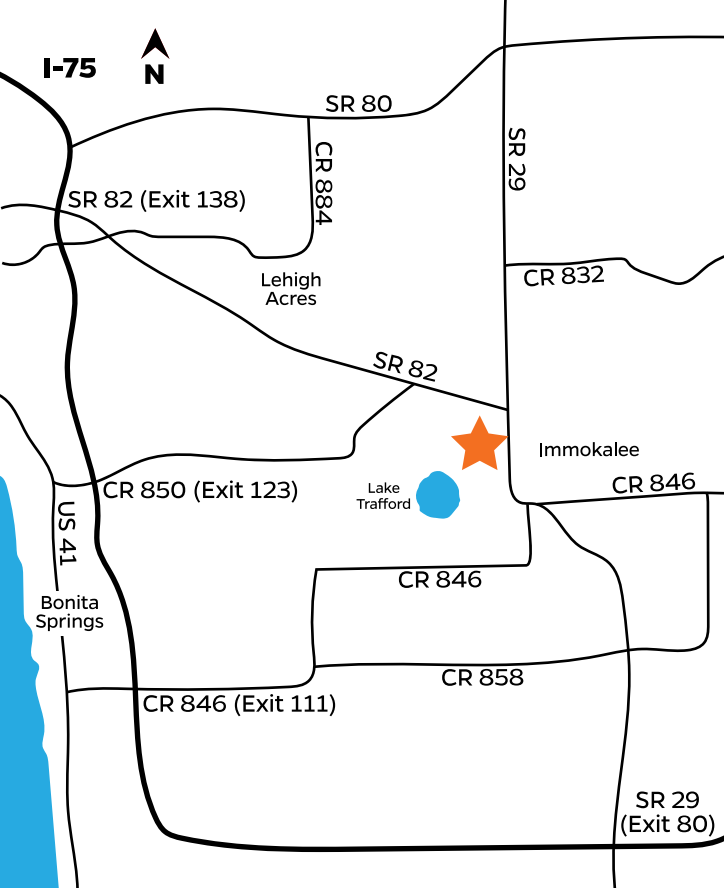

Open House will take place between

**10 A.M. & 2 P.M.**

with lunch being served from

**11 A.M.-1 P.M.**

**RSVP:**

**[swfrec.ifas.ufl.edu/openhouse2022](http://swfrec.ifas.ufl.edu/openhouse2022)**

**UF/IFAS Southwest Florida  
Research and Education Center  
(SWFREC)**